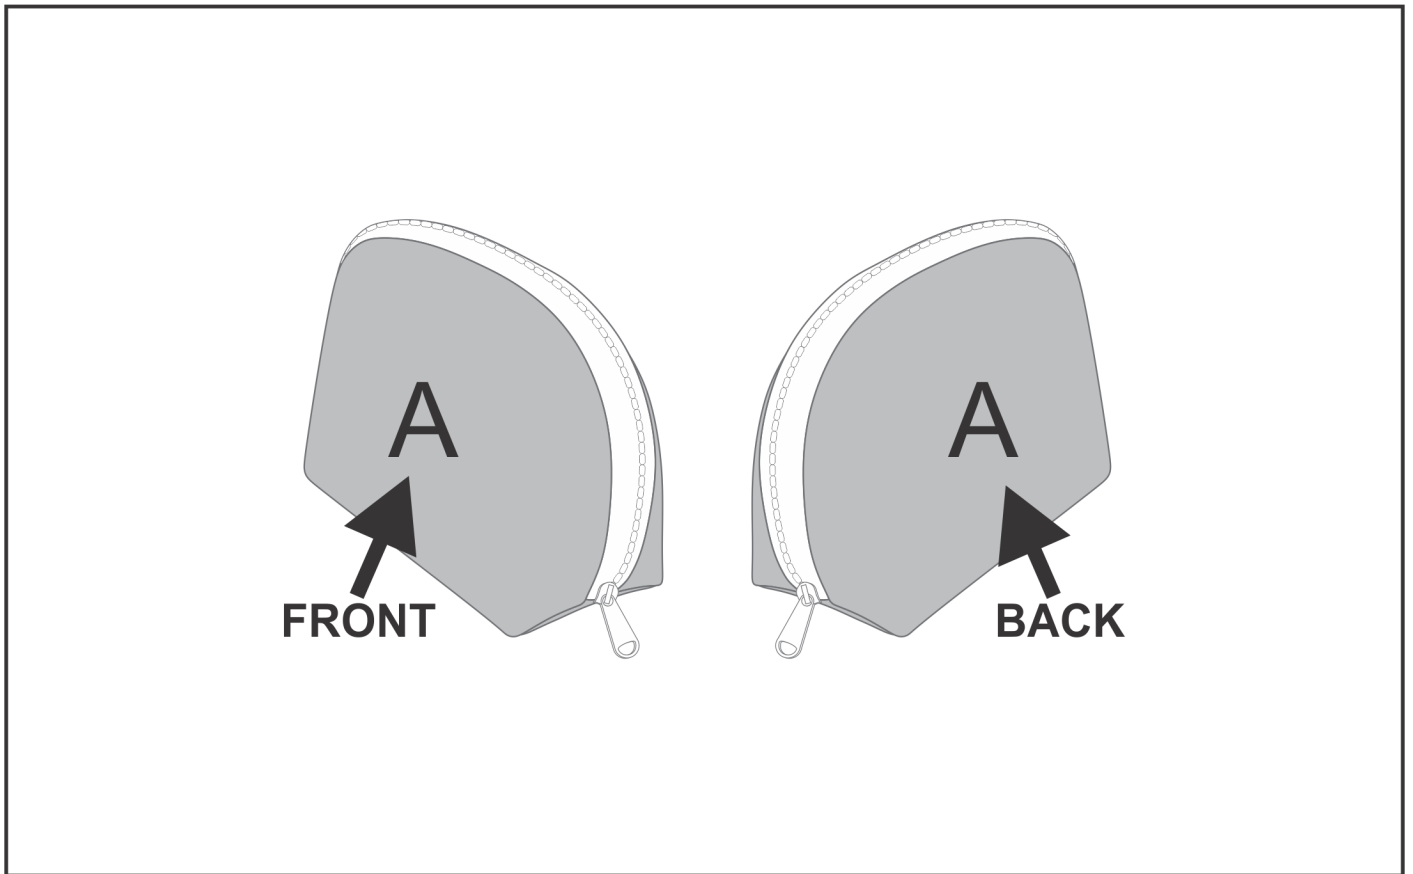

# BC-HP-55-G

### Need to know:

- Includes 1-Position Sublimation (setup fees apply)
- Please Note: We cannot guarantee 100% logo Alignment on all Brandable Panels.
- NB: Please note that Neoprene material is not conducive to having predominantly white back grounds due to the print transferring nature of the fabric and process used to complete the print. We always advise to have a background colour within the design as this mitigates the chances of material blemishes and ghosting of print.

#### **Position A**

1. Custom Sublimation A (CPSUB-A)  
Full Colour  
Size: 230mm wide x 341mm high